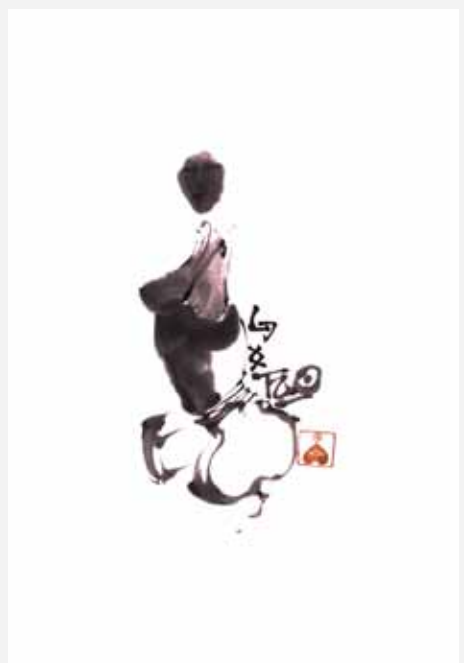

watercolour on Chinese paper  
60 cm x 40 cm

[www.rainier-boidin.com](http://www.rainier-boidin.com)

1998 - 2010

GRAVITY

DETERIORATION

GESTUALITY

DEATH

EMPTINESS

Small calligraphic inscription in black ink.

watercolour on Chinese paper  
60 cm x 40 cm

[www.rainier-boidin.com](http://www.rainier-boidin.com)

1998 - 2010

GRAVITY

DETERIORATION

GESTUALITY

DEATH