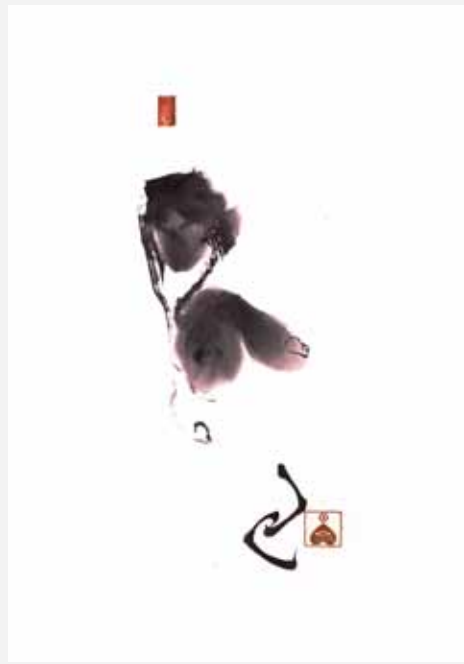

watercolour on Chinese paper  
60 cm x 40 cm

[www.rainier-boidin.com](http://www.rainier-boidin.com)

1998 - 2010

GRAVITY

DETERIORATION

GESTUALITY

DEATH

EMPTINESS

Small calligraphic inscription in black ink.

watercolour on Chinese paper  
60 cm x 40 cm

[www.rainier-boidin.com](http://www.rainier-boidin.com)

1998 - 2010

GRAVITY

DETERIORATION

GESTUALITY

DEATH