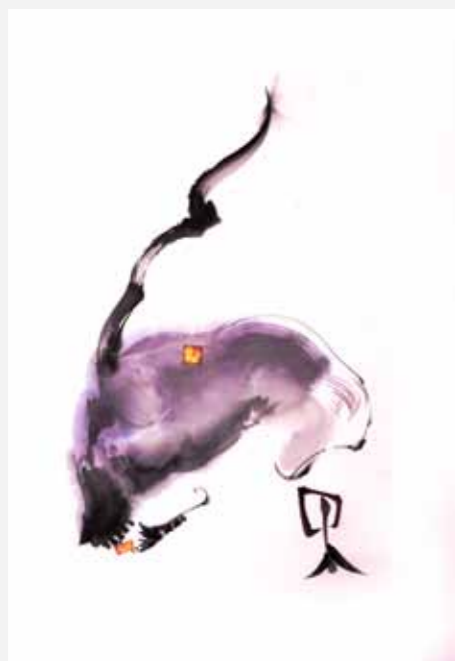

ENCOUNTER

CALLIGRAPHY

watercolour on Chinese paper  
70 cm x 100 cm - 60 cm x 80 cm

PATTERN

SYMBOL

DYNAMICS

SIGN

www.rainier-boidin.com

watercolour on Chinese paper  
70 cm x 100 cm - 60 cm x 80 cm

[www.rainier-boidin.com](http://www.rainier-boidin.com)

ANXIETY  
ANNIHILATION

1998 - 2010

GRAVITY  
GESTUALITY

DETERIORATION  
DEATH

EMPTINESS  
ENCOUNTER