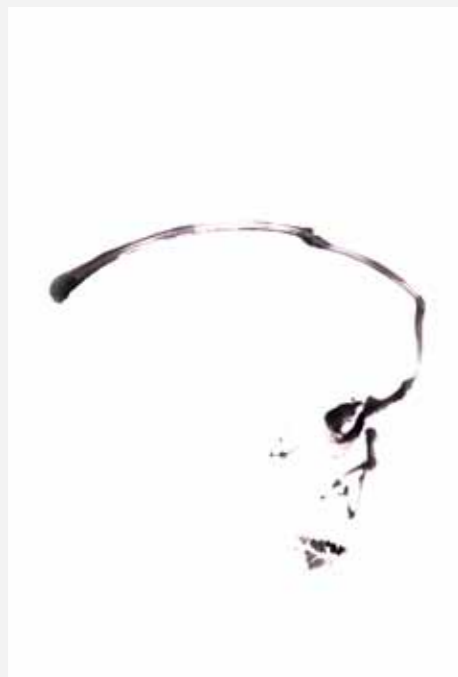

PATTERN  
DYNAMICS

SYMBOL  
SIGN

[www.rainier-boidin.com](http://www.rainier-boidin.com)

watercolour on Chinese paper  
60 cm x 80 cm

[www.rainier-boidin.com](http://www.rainier-boidin.com)

1998 - 2010

GRAVITY