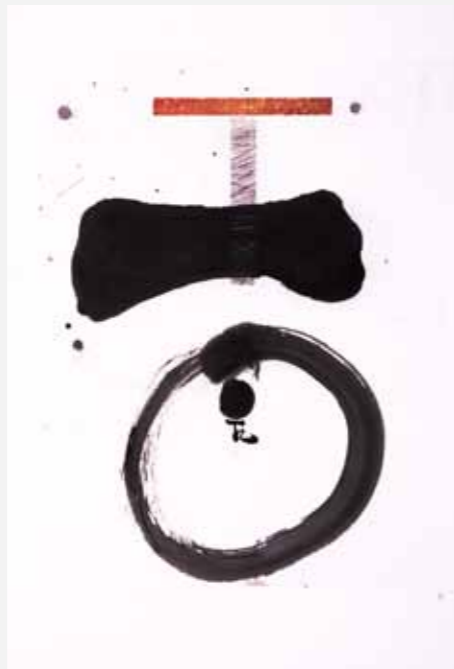

GRAVITY

DETERIORATION

GESTUALITY

DEATH

EMPTINESS

CALCULATION

ENCOUNTER

CALLIGRAPHY